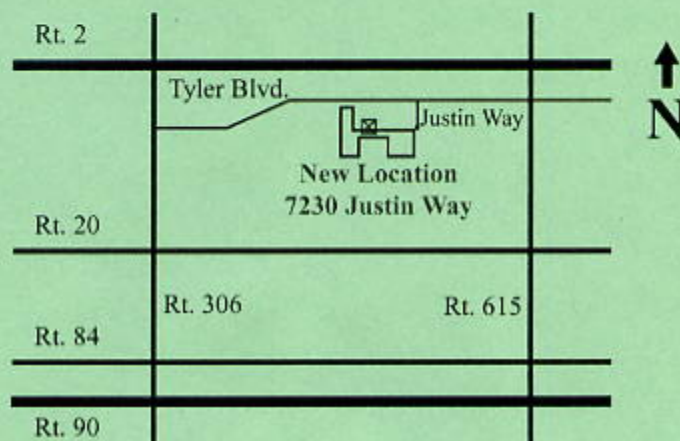

# MUSEUM OPEN HOUSE & ALL SCALE TRAIN SHOW 2010 SCHEDULE

7230 Justin Way  
Mentor, Ohio 44060

**Sat April 17th - 10am to 8pm**

**Sun April 18th - 10am to 5pm**

**Sat Sept 25th - 10am to 8pm**

**Sun Sept 26th - 10am to 5pm**